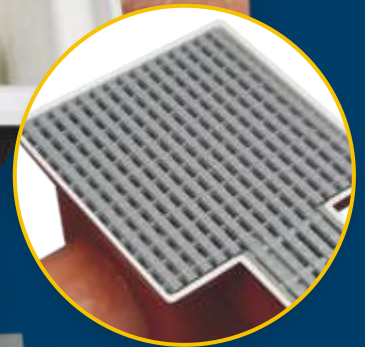

Grating top included