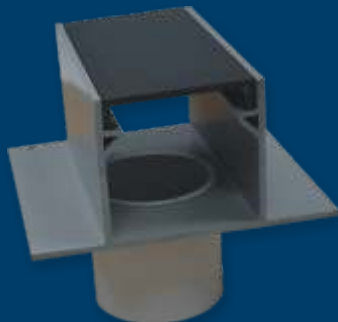

Each package comes complete in 10' lengths and 4" widths, and include a heavy-duty base with a throw-away cap to keep its form when setting and pouring concrete.

This system has everything you need to do the job right.

### Features:

- Customizable up to 3 ports per box
- Optional basket strainer
- \*For use with 2" or 4" deck drain
- Sold separately

**DALDORADO**  
The **GOLD** Standard

1 888 509 8128  
daldorado.com

See back for individual components ▶

# DECK DRAIN PARTS

**90° Corner**

**T-Section**

**Bottom Outlet**

**EPDM Joiner**

Connects drain sections and acts as expansion joint.

**4" Depth**

**Straight**

**2" Depth**

**Custom Radii**

Heavy-duty base in gray. Grate available in white, bone or gray.

Delivered with a throwaway cap to keep its form when setting and pouring concrete.

Pre-drilled base for ease of leveling and securing before pour.