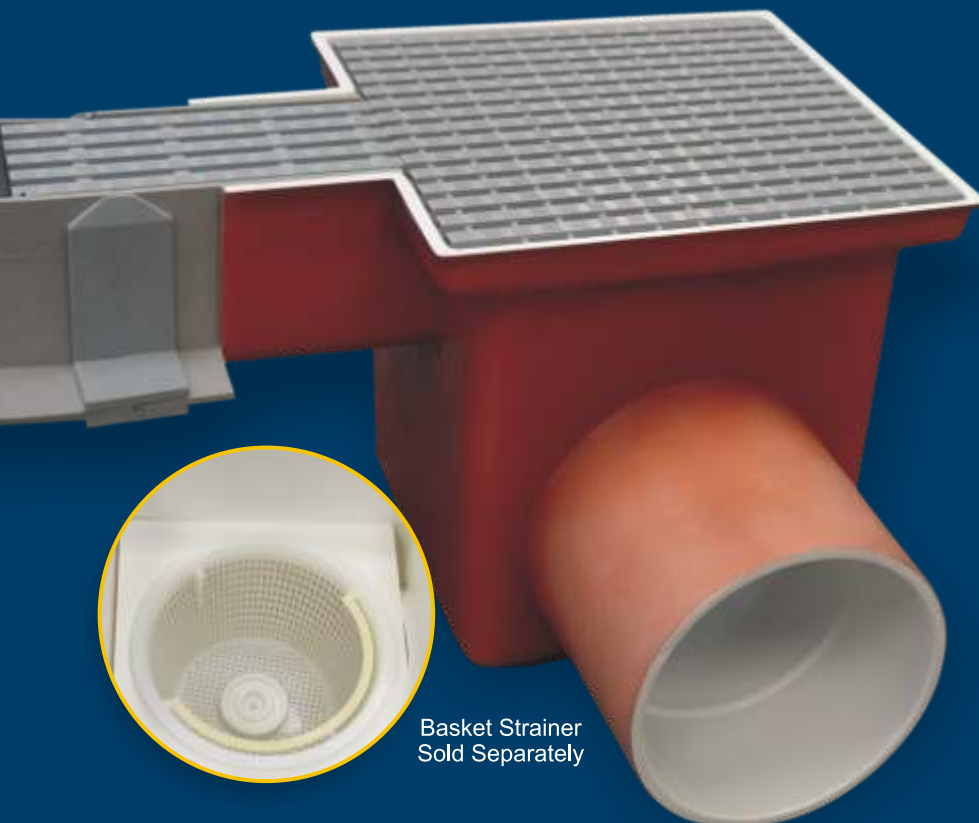

Basket Strainer
Sold Separately

12x12 Drop-Out Box

Features:

- Customizable up to 3 ports per box
- Optional basket strainer
- *For use with 2" or 4" deck drain
- Sold separately

DALDORADO
The **GOLD** Standard

1 888 509 8128
daldorado.com

See back for individual components ▶