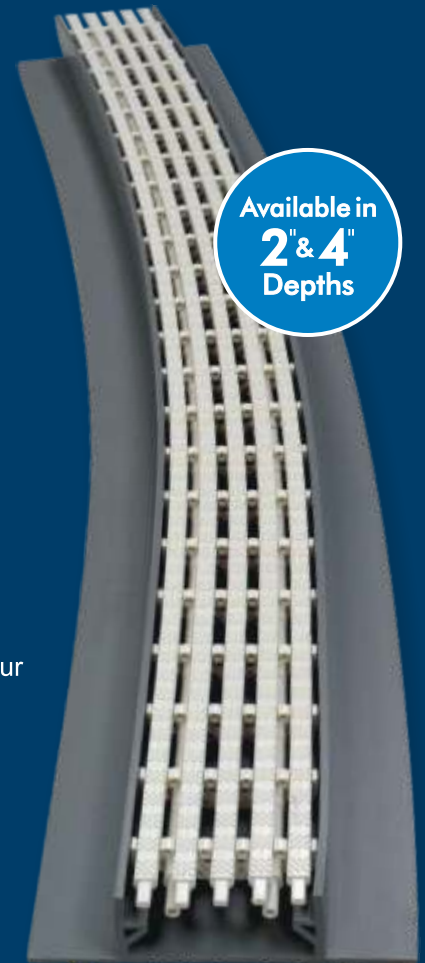

DECK DRAIN SYSTEM

The **Daldorado Deck Drain System** takes deck drains to the next level with robust features not found with any other drain systems. With a 40% open area, Daldorado Drain Packages meet or exceed IBC Standards for finger/toe entrapment guidelines with a gap opening of only 8mm, slip resistant and superior strength to withstand light vehicle traffic.

Each package comes complete in 10' lengths and 4" widths, and include a heavy-duty base with a throw-away cap to keep its form when setting and pouring concrete.

This system has everything you need to do the job right.

- Certified to IBC Classification C for Wet-Barefoot Inclining Platform (Ramp) test
- All grating constructed of high-grade UV-stable PVC (Axiall 7140 - Certified for NSF50)
- Strength tested for light vehicle traffic (Certified Load Classification under IBC Standard AS 3996 Class A –over 10kN for grates)
- Straight or custom radii down to 6' inside (2 meters)
- Pre-drilled base for ease of leveling & securing before pour

DALDORADO
10year
WARRANTY

Available in
2" & 4"
Depths

Deck Drain
2" Depth Radii Shown